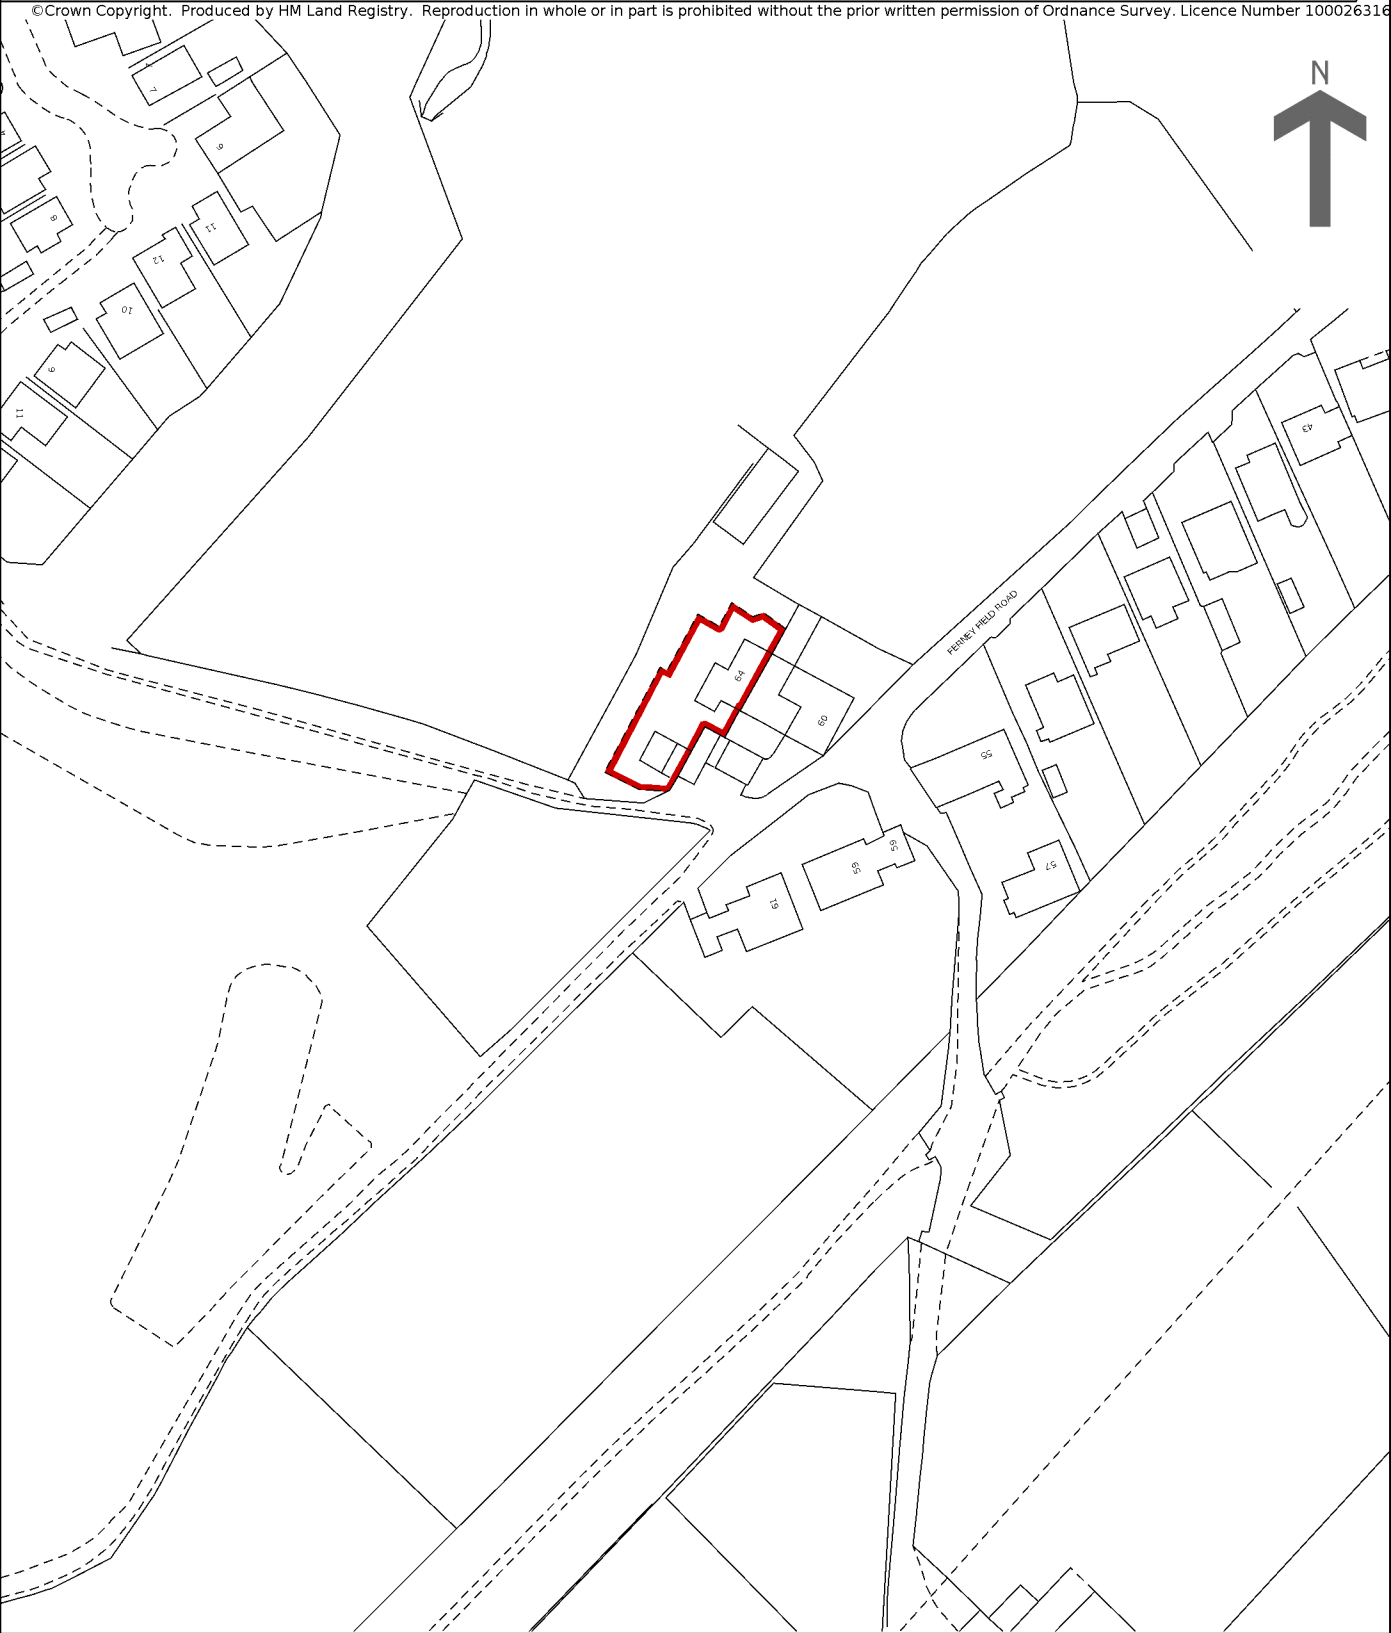

HM Land Registry Current title plan

Title number **MAN3829**
Ordnance Survey map reference **SD8905SW**
Scale **1:1250**
Administrative area **Greater Manchester :
Oldham**

© Crown Copyright. Produced by HM Land Registry. Reproduction in whole or in part is prohibited without the prior written permission of Ordnance Survey. Licence Number 100026316

This is a copy of the title plan on 14 AUG 2023 at 11:30:03. This copy does not take account of any application made after that time even if still pending in HM Land Registry when this copy was issued.

This copy is not an 'Official Copy' of the title plan. An official copy of the title plan is admissible in evidence in a court to the same extent as the original. A person is entitled to be indemnified by the registrar if he or she suffers loss by reason of a mistake in an official copy. If you want to obtain an official copy, the HM Land Registry web site explains how to do this.

HM Land Registry endeavours to maintain high quality and scale accuracy of title plan images. The quality and accuracy of any print will depend on your printer, your computer and its print settings. This title plan shows the general position, not the exact line, of the boundaries. It may be subject to distortions in scale. Measurements scaled from this plan may not match measurements between the same points on the ground.